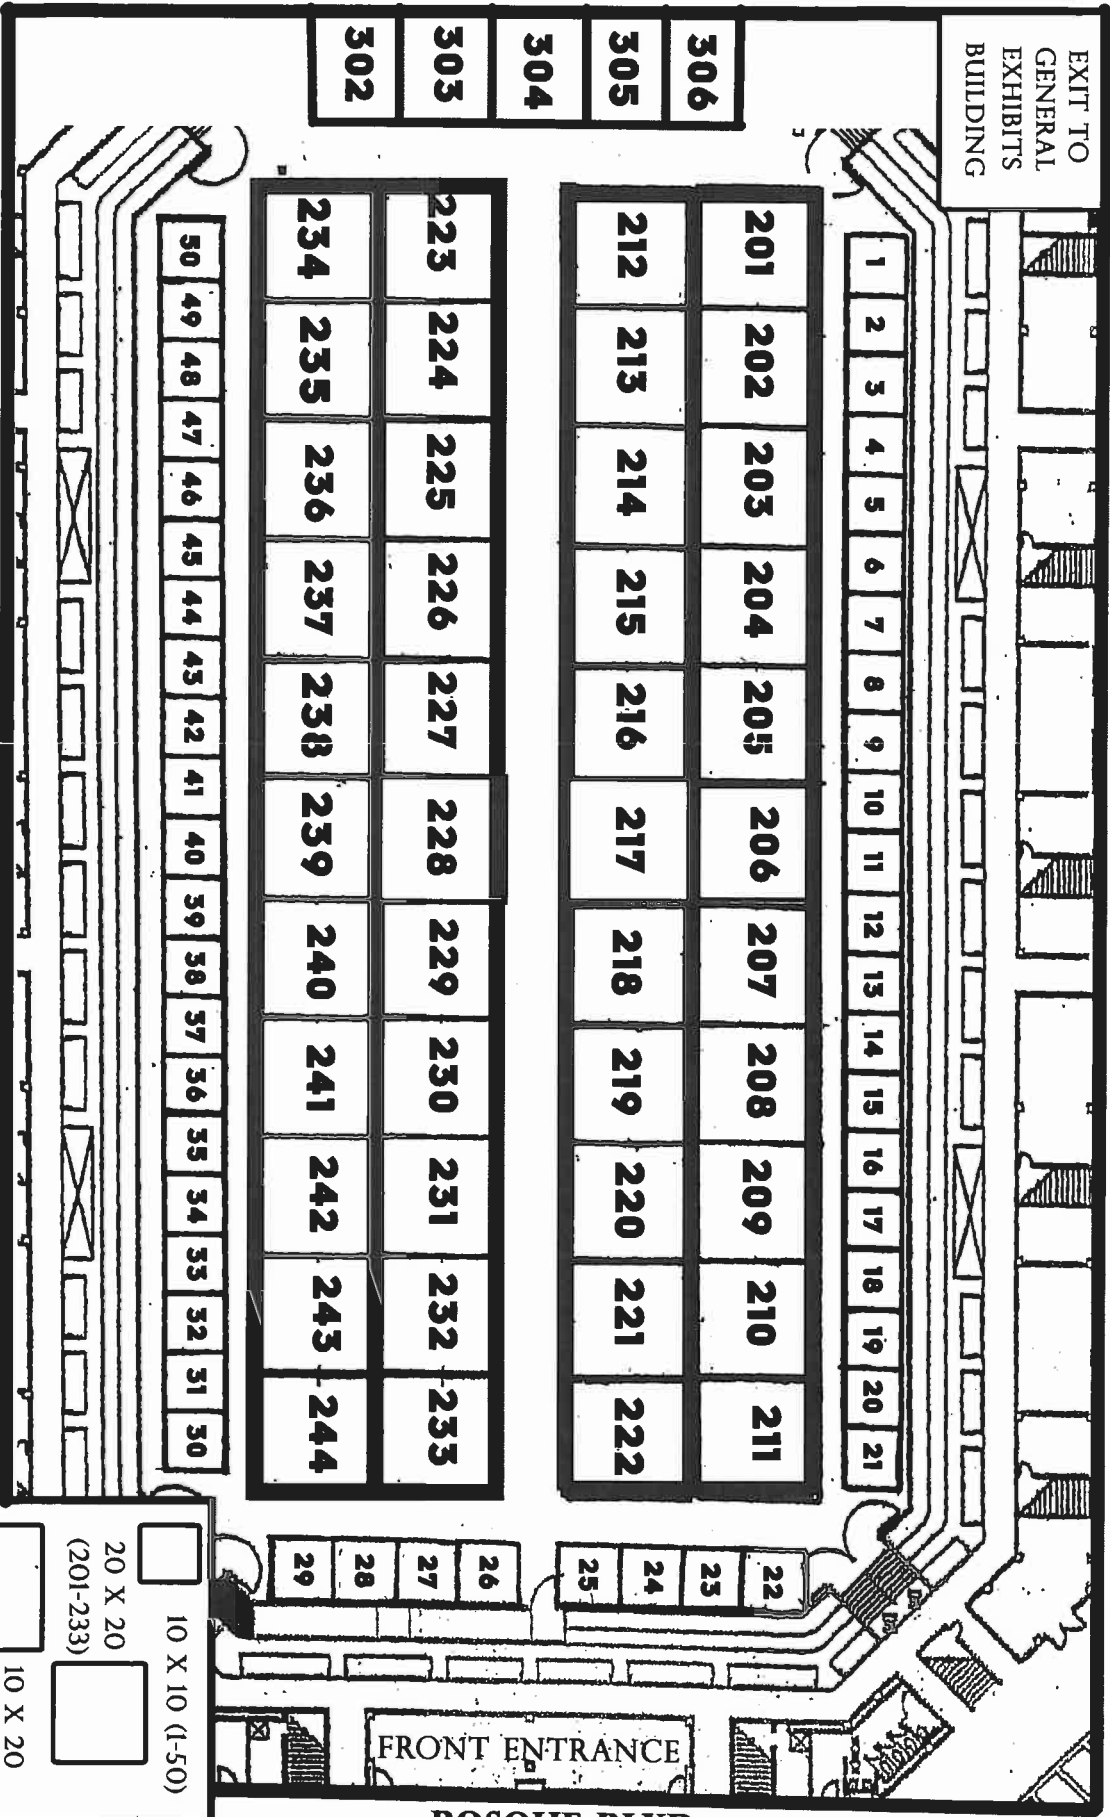

2012 EQUIPMENT DEPOT MID-TEX FARM & RANCH SHOW EXTRACO EVENTS CENTER

EXIT TO
GENERAL
EXHIBITS
BUILDING

<input type="checkbox"/>	10 X 10 (1-50)
<input type="checkbox"/>	20 X 20 (201-233)
<input type="checkbox"/>	10 X 20 (302-306)